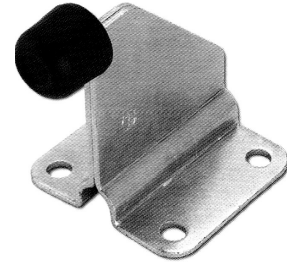

**381-382-383 Series  
Finished in ZINC  
Sliding Gate Stops**

**381-G**

**Grande  
Sliding Gate Stop  
Weld On**

**382-G**

**Grande  
Sliding Gate Stop  
Bolt Down (Flat)**

**383-G**

**Grande  
Sliding Gate Stop  
Bolt-on Over Guide Rail**