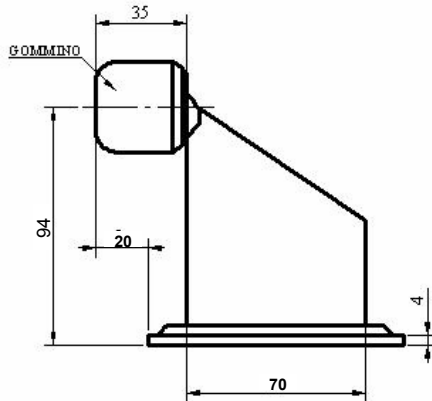

**381-382-383 Series  
Finished in ZINC  
Sliding Gate Stops**

**381-G**

**Grande  
Sliding Gate Stop  
Weld On**

**382-G**

**Grande  
Sliding Gate Stop  
Bolt Down (Flat)**

**383-G**

**Grande  
Sliding Gate Stop  
Bolt-on Over Guide Rail**