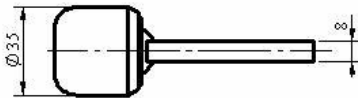

**381-382-383 Series  
Finished in ZINC  
Sliding Gate Stops**

**381-G**

**Grande  
Sliding Gate Stop  
Weld On**

**382-G**

**Grande  
Sliding Gate Stop  
Bolt Down (Flat)**

**383-G**

**Grande  
Sliding Gate Stop  
Bolt-on Over Guide Rail**