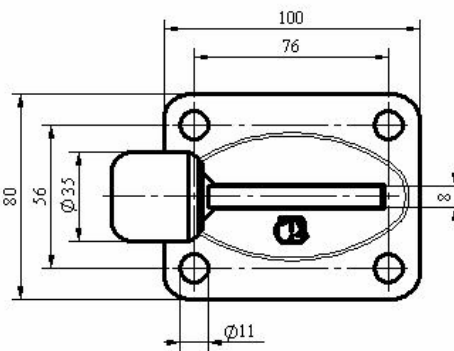

**381-382-383 Series  
Finished in ZINC  
Sliding Gate Stops**

**381-G**

**Grande  
Sliding Gate Stop  
Weld On**

**382-G**

**Grande  
Sliding Gate Stop  
Bolt Down (Flat)**

**383-G**

**Grande  
Sliding Gate Stop  
Bolt-on Over Guide Rail**