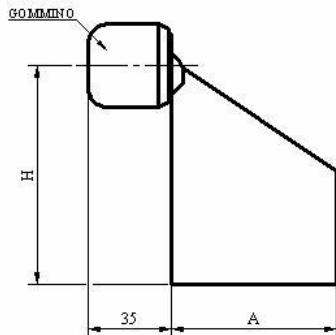

**381-382-383 Series  
Finished in ZINC  
Sliding Gate Stops**

**381-G**

**Grande  
Sliding Gate Stop  
Weld On**

**382-G**

**Grande  
Sliding Gate Stop  
Bolt Down (Flat)**

**383-G**

**Grande  
Sliding Gate Stop  
Bolt-on Over Guide Rail**